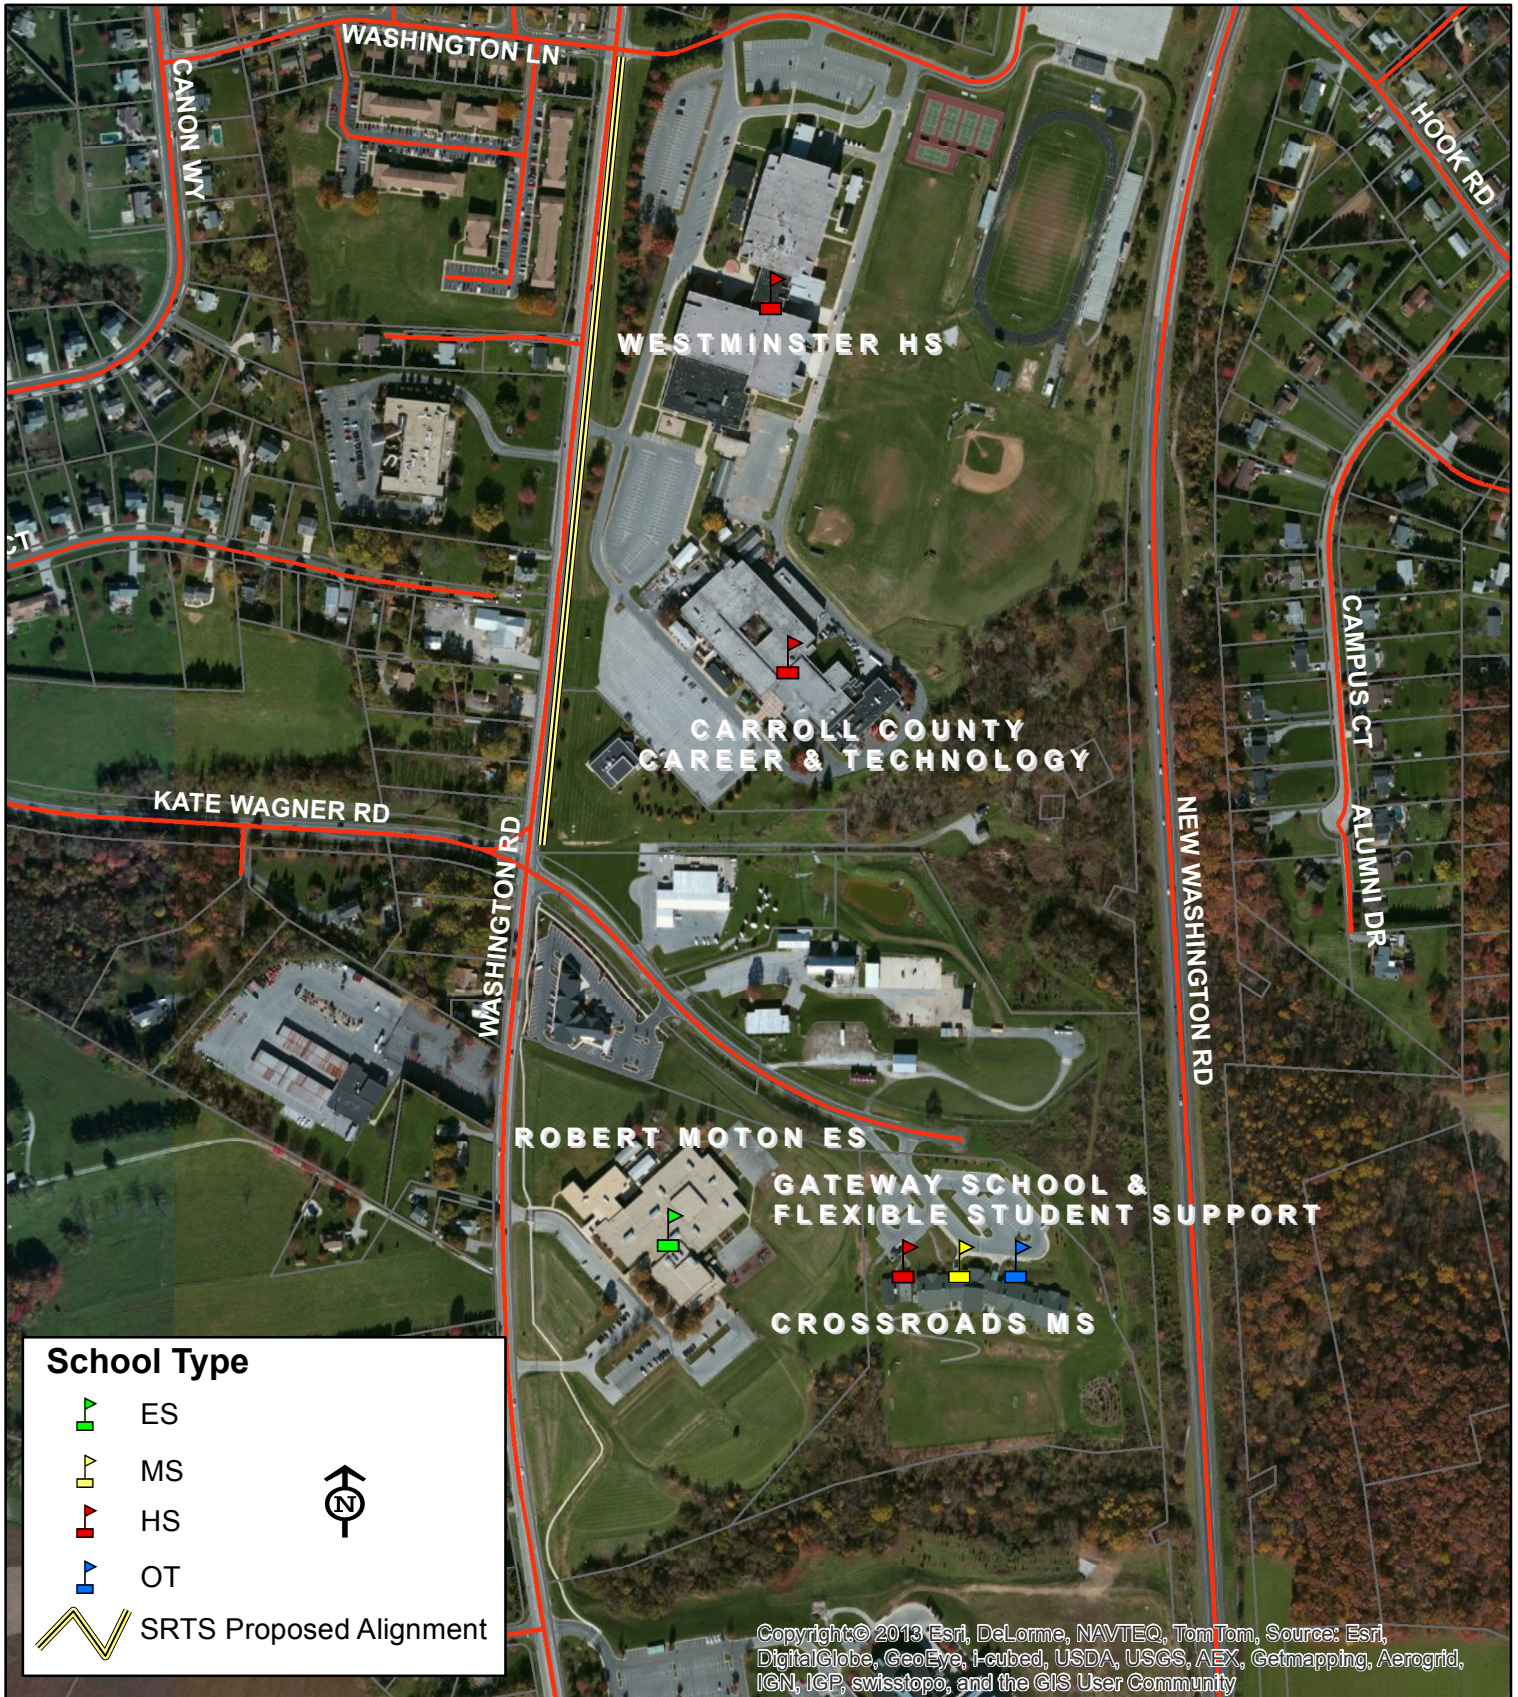

Safe Routes to School Project - Washington Road (MD 32) Sidewalk Washington Lane to Kate Wagner Road

0 0.03250.065 0.13 0.195 0.26 Miles